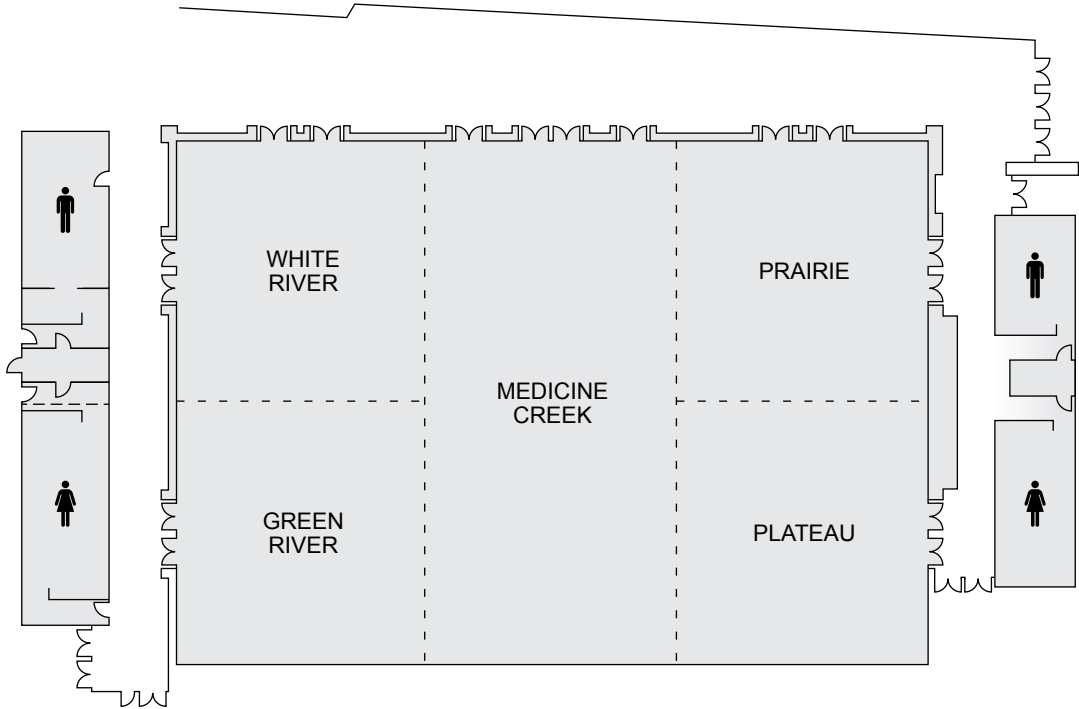

SPACE TO SUIT EVERY NEED

800.804.4944

MUCKLESHOOTCASINO.COM

THE BIGGEST & BEST IN THE NORTHWEST

SPACE TO SUIT EVERY NEED

ROOM NAME	SQ. FT.	DIMENSIONS (L x W)	BANQUET	CRESCENT	CLASSROOM	THEATRE	RECEPTION	EXHIBIT (10 x 10)	EXHIBIT (8 x 10)
Muckleshoot Events Center	19,000	122 x 156	1,000	700	700	2,000	1,700	100	125
Medicine Creek	7,200	122 x 55	300	200	250	350	400	35	40
Green River + White River	7,200	122 x 55	300	200	250	350	400	35	40
Plateau + Prairie	7,200	122 x 55	300	200	250	350	400	35	40
Green River	3,360	61 x 55	150	90	100	150	200	17	20
White River	3,360	61 x 55	150	90	100	150	200	17	20
Plateau	3,360	61 x 55	150	90	100	150	200	17	20
Prairie	3,360	61 x 55	150	90	100	150	200	17	20