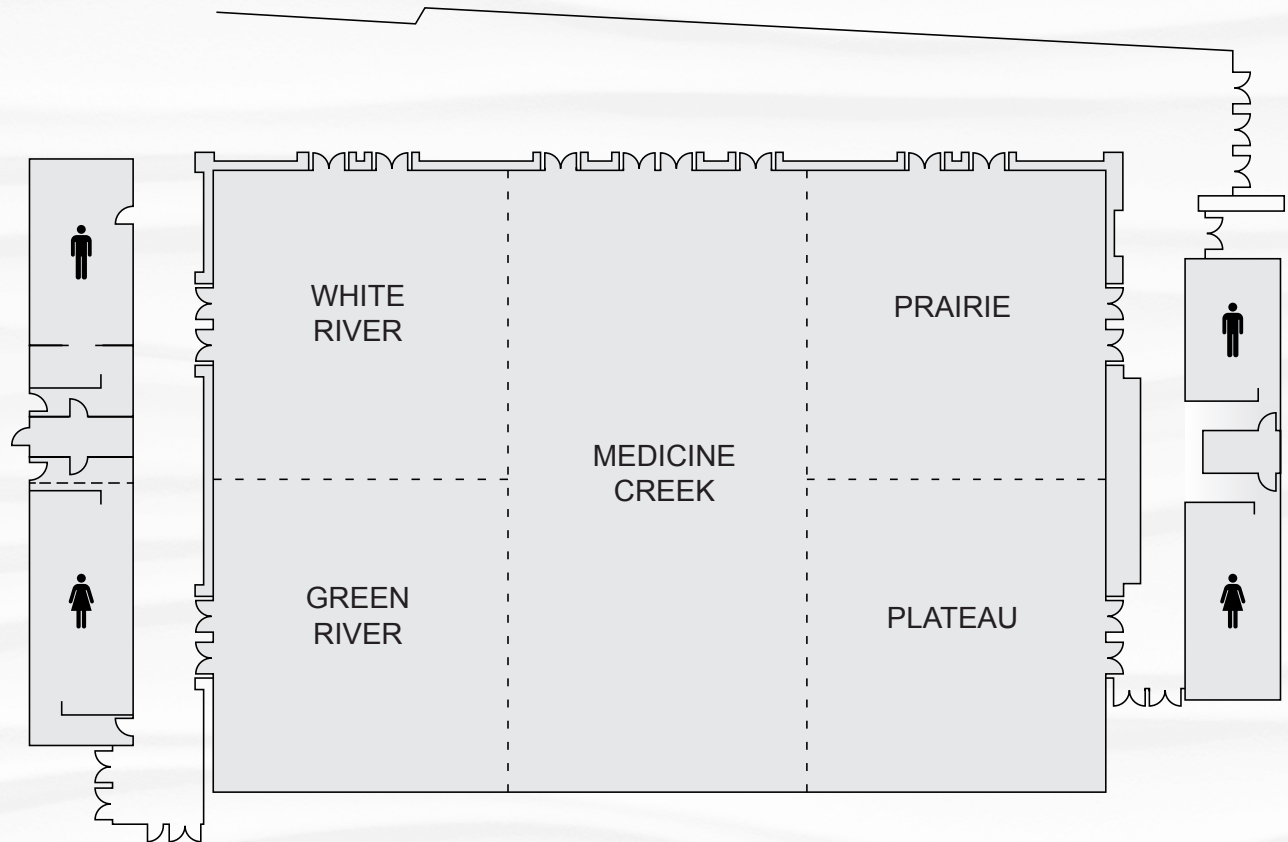

SPACE TO SUIT EVERY NEED

ROOM NAME	SQ. FT.	DIMENSIONS (LxW)	ROUNDS	CLASSROOM	THEATRE
Muckleshoot Events Center	19,488	116 x 168	1,000	600	1,200
Medicine Creek	6,612	116 x 57	280	200	400
Plateau + Prairie	6,496	116 x 56	280	200	400
Green River + White River	6,380	116 x 55	280	200	400
Plateau	3,248	56 x 58	140	100	176
Prairie	3,248	56 x 58	140	100	176
Green River	3,190	55 x 58	140	100	176
White River	3,190	55 x 58	140	100	176

SPACE TO SUIT **EVERY NEED**

800.804.4944
MUCKLESHOOTCASINO.COM

THE BIGGEST & BEST IN THE NORTHWEST